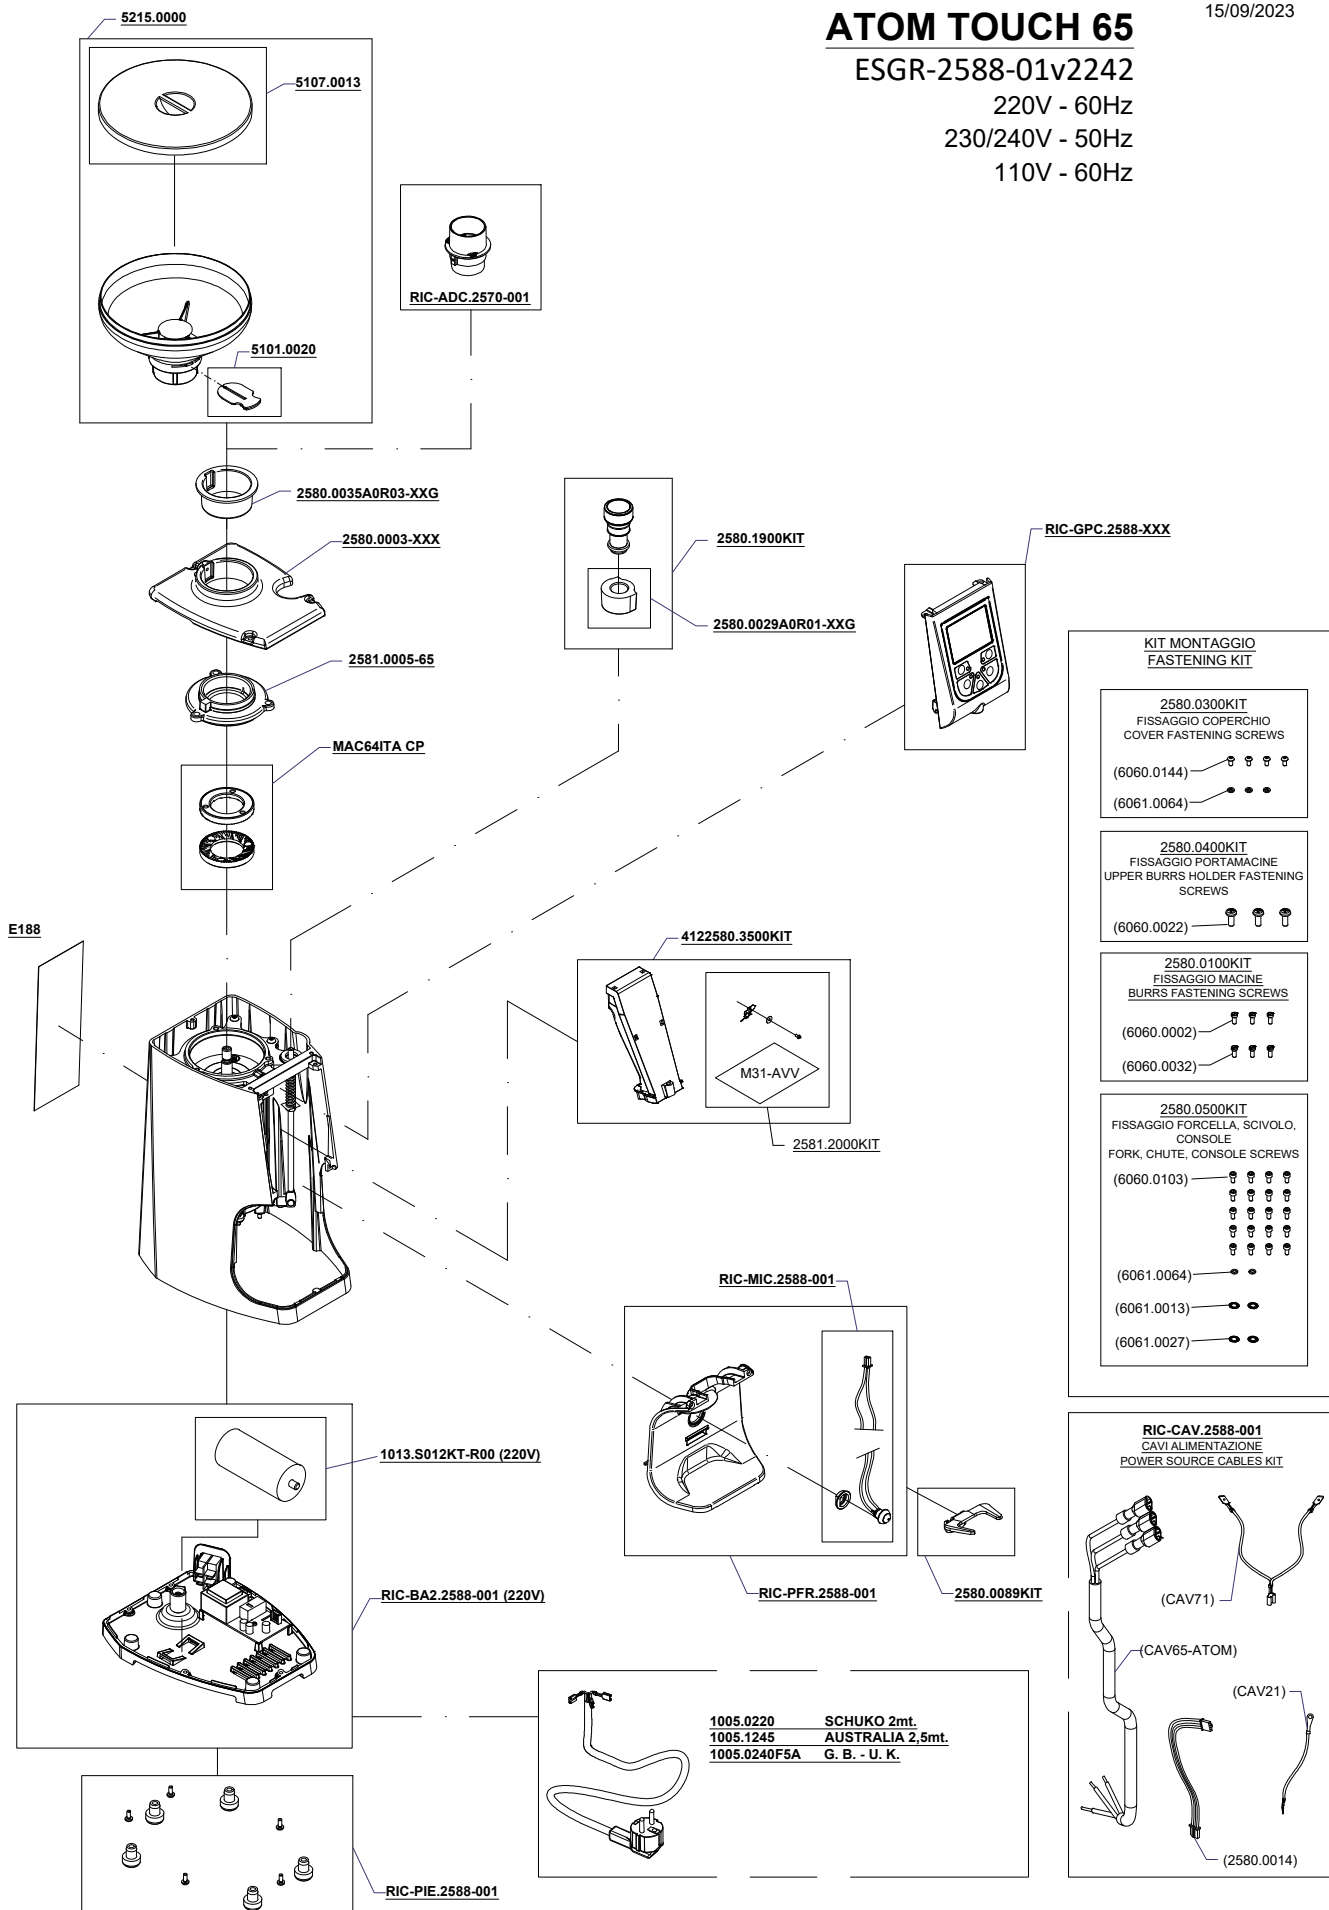

ATOM TOUCH 65

15/09/2023

ESGR-2588-01v2242

220V - 60Hz

230/240V - 50Hz

110V - 60Hz

N.B. : DOVE INDICATO CON "XXX" SI RICHIEDE DI SPECIFICARE IL COLORE
 PLEASE NOTE : WHERE "XXX" IS INDICATED YOU HAVE TO SPECIFY THE COLOUR

YOUR COFFEE
EXPERIENCE

Listino ricambi/ Spare Parts Price List ATOM TOUCH 65

2581.2000KIT	KIT FLAP ATOM 0,25mm THUNDER (HANDBOOK INCLUDED)	€ 14,62
4122580.3500KIT	KIT GRUPPO SCIVOLO CAFFE' ATOM 65 COFFEE EXIT SLIDE GROUP	€ 18,72
E188	ETICHETTA SCUDETTO "EUREKA 1920" R/W EUREKA 1920 ATOM LABEL	€ 6,71
MAC64ITA CP	COPPIA MACINA PIANA mm.65 HS FLAT BURRS SET 65mm	€ 24,55
RIC-ADC.2570-001	RIC. ADATT.CAMPANA_ZENITH/ATOM_LATTA HOPPER ADAPTER	€ 6,89
RIC-BA2.2588-001	RIC. BASE220_ATOM TOUCH_STD ATOM TOUCH BASE GROUP V220	€ 60,90
RIC-CAV.2588-001	RIC. CAVI_ATOM TOUCH_STD ATOM TOUCH CABLE KIT	€ 17,96
RIC-GPC.2588-001	RIC. GR.PANN.COMANDI_ATOM TOUCH_NERO FRONT COVER w/CONTROL PANEL	€ 216,32
RIC-MIC.2588-001	RIC. MICROSWITCH_ATOM TOUCH_STD ATOM TOUCH MICROSWITCH	€ 34,80
RIC-PFR.2588-001	RIC. PLANCIA FRONTALE_ATOM TOUCH_STD ATOM TOUCH FRONT PANEL	€ 56,52
RIC-PIE.2588-001	RIC. PIEDINI_ATOM TOUCH_STD BASE FEET KIT	€ 2,16